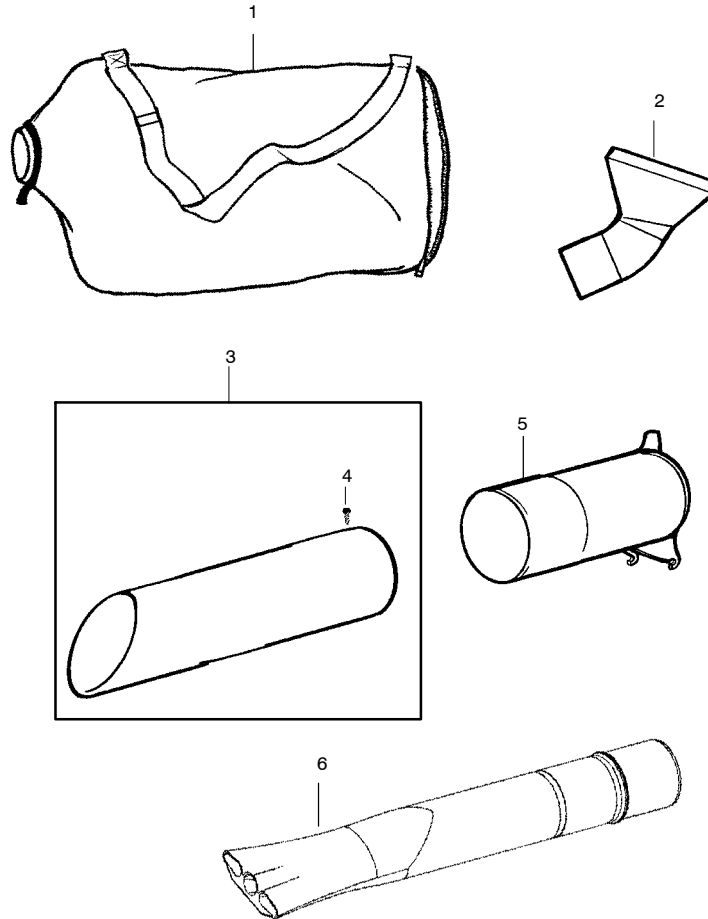

PARTS LIST NO. 530164997		 <b>PARTS LIST</b>	MODEL(s) XLB250
DATE 2/23/05	Replaces 12/09/04 - 530164997		<b>Note:</b> Illustration may differ from actual model due to design changes

**WARNING**

All repairs, adjustments and maintenance not described in the Operator's Manual must be performed by qualified service personnel.

✓ = NEW PART NUMBER FOR THIS IPL

★ = REFER TO THE SERVICE REFERENCE INDICATED FOR MORE INFORMATION. (LOCATED AT END OF IPL)

Assy - Vacuum

Ref.	Part No.	Description
1.	530095564	Assy-Vac. Bag w/strap
2.	530095470	Tube-Elbow Vac
3.	530071970	Kit-Vac Tube Lower (Incl. 4)
4.	530402528	Screw
5.	530056901	Tube-Upper Vac
6.	530095593	Tube-Blower