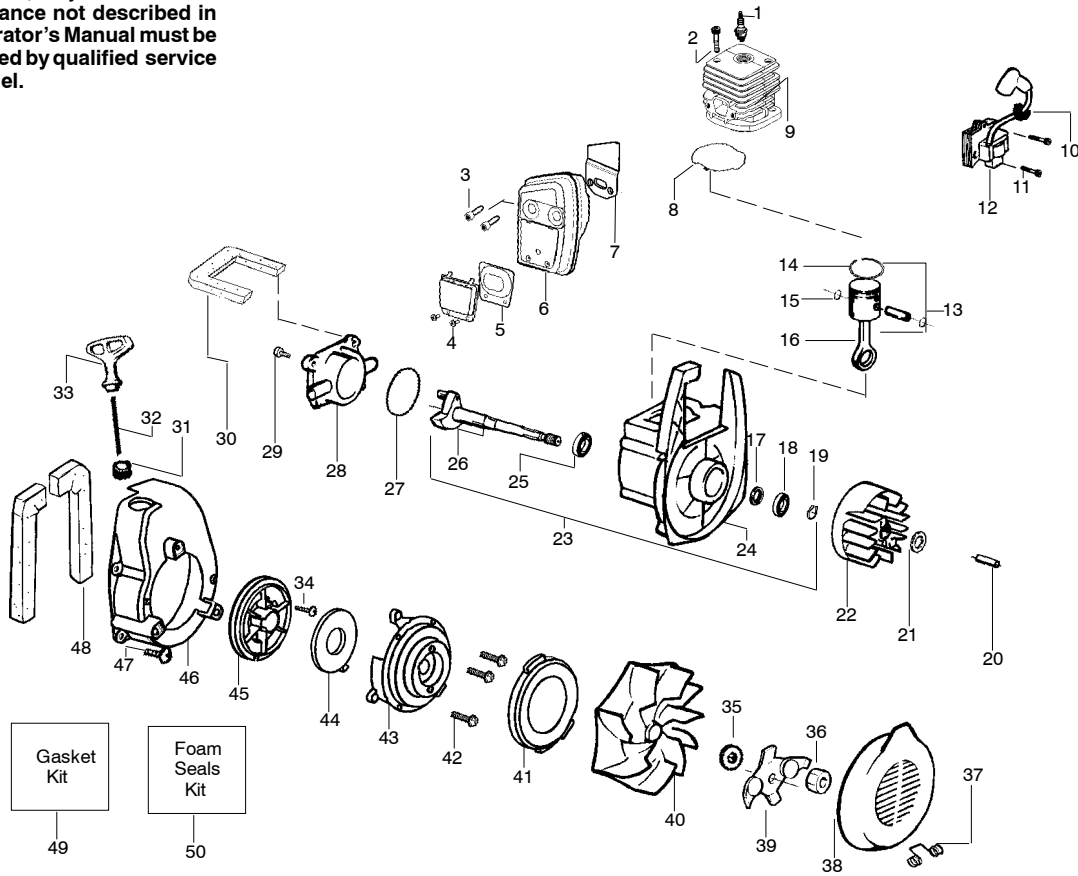

PARTS LIST NO. 530164997		PARTS LIST	MODEL(s) XLB250	
DATE 2/23/05	Replaces 12/09/04 - 530164997		Note: Illustration may differ from actual model due to design changes	PAGE NO. 2

WARNING

All repairs, adjustments and maintenance not described in the Operator's Manual must be performed by qualified service personnel.

Ref.	Part No.	Description	Ref.	Part No.	Description	Ref.	Part No.	Description
1.	952030249	Spark Plug (RCJ-6Y)	20.	530016190	Spacer-Flywheel	39.	530095461	Assy-Mulch Blade
2.	530015953	Screw	21.	530015149	Washer	40.	530069817	Assy-Impeller
3.	530016387	Screw-Muffler-Internal	22.	530039209	Assy-Flywheel	41.	530056625	Seal-Ring
4.	530015241	Screw	23.	530071456	Assy-Crankcase/Crank shaft (incl. 19,24,26)	42.	530016349	Screw
5.	530071593	Kit-Spark Screen (incl. #4)	24.	530012492	Assy-Crankcase (incl. 17,18,25)	43.	530055101	Housing-Pulley
6.	530071834	Kit-Muffler (incl. 3,4,5, & 7)	25.	530032125	Bearing-Inner	44.	530042086	Spring-Starter
7.	530071458	Gasket-Baffle (kit)	26.	530012452	Assy-Crankshaft	45.	530071466	Kit-Starter Pulley
8.	530071458	Gasket-Cylinder (kit)	27.	530071458	O-ring-C/case (kit)	46.	530055102	Fan Housing
9.	530012432	Cylinder	28.	530012443	Cover-Crankcase	47.	530015810	Screw
10.	530019182	Grommet-Ign. Module	29.	530015810	Screw	48.	530071459	Foam-182mm (kit)
11.	530016357	Screw-Ignition Module	30.	530071459	Foam-219mm (kit)	49.	530071458	Kit-Gasket (page 1 incl. 2, & 5) (page 2 incl. 7,8, & 27)
12.	530035505	Ignition Module	31.	530029182	Eyelet-Flange	50.	530071459	Kit-Foam Seals (page 1 incl. 1,14,17,32) (page 2 incl. 30 & 48)
13.	530071833	Kit-Piston (Incl. 14,15)	32.	530071467	Kit-Rope			
14.	530055120	Piston Ring	33.	530049488	Handle-Starter			
15.	530015162	Retainer-Piston Pin	34.	530016391	Screw-Rope			
16.	530069945	Assy-Connecting Rod	35.	530016402	Washer-Belleville			
17.	530019264	Seal-Crankcase	36.	530626605	Nut			
18.	530055728	Bearing-Outer	37.	530402043	Spring-Return Cover			
19.	530015941	Retainer Ring-C'chaft	38.	530049313	Inlet Door			

✓ = NEW PART NUMBER FOR THIS IPL

★ = REFER TO THE SERVICE REFERENCE INDICATED FOR MORE INFORMATION. (LOCATED AT END OF IPL)